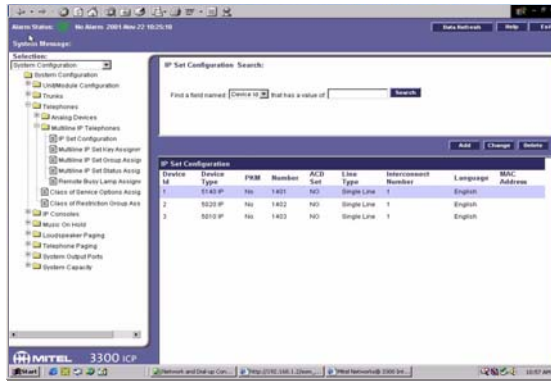

Mitel Networks 3300 ICP Web Server

Desktop Management
Group Management
System Management